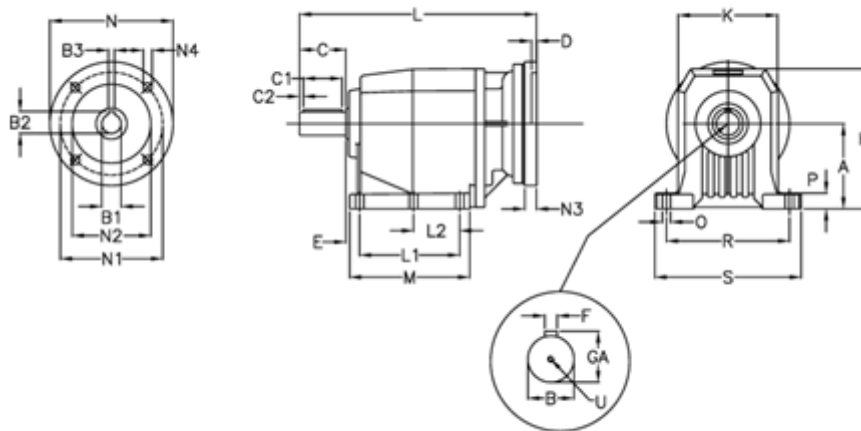

Article number: 406008135801225
 Description: Helical gearbox
 C804P-1358-P71B5

Measures

A = 250	D = 4.5	L2 = 0.0	P = 35
B = 80	E = 33	M = 277.0	R = 370
B1 = 14	F = 22	N = 160	S = 440
B2 = 16.3	GA = 85.0	N1 = 130	U = M20x42
B3 = 5	H = 420	N2 = 110	
C = 140	K = 320	N3 = 0	
C1 = 110	L = 576.5	N4 = M8x16	
C2 = 15	L1 = 210.0	O = 26	